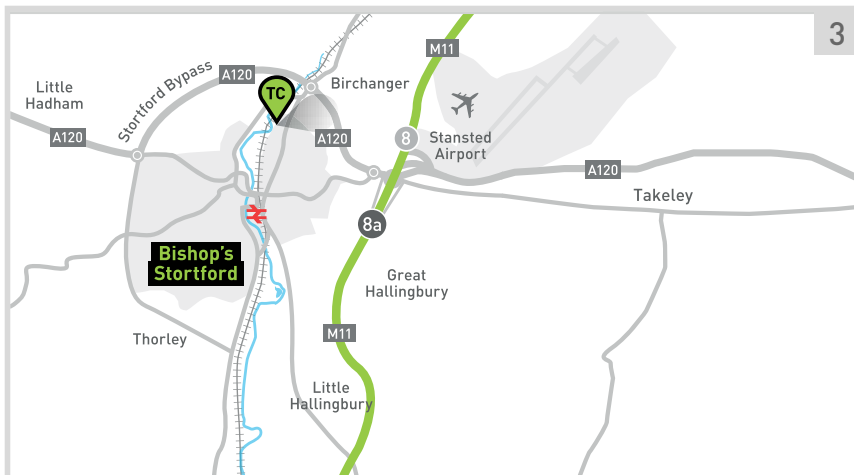

Touch Creative Design Ltd
Unit 11, Birchanger Ind Est
Stansted Road
Bishop's Stortford
Hertfordshire
CM23 2TH

Planning on dropping in?

1 Our Hertfordshire head office is in an ideal location accessible to both London and Cambridge.

2 With great transport links either by train into London Liverpool Street or by road, just off junction 8/8a of the M11.

3 Located in the north of Bishop's Stortford, follow the A120, at the roundabout with Stansted Road exit towards Bishop's Stortford.

4 Located on Birchanger Industrial Estate, just opposite Homebase.

Plane, train or automobile?